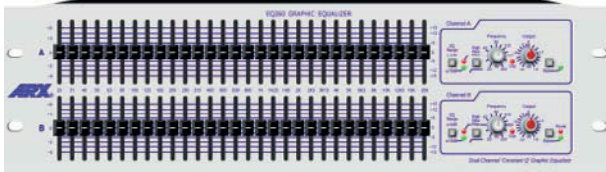

### • EQ260

Dual channel 30 band EQ in 3 RU. Accurate, ultra low noise (-98 dB) Constant Q, superb quality audio. Balanced XLR/jack inputs/ outputs, 15dB/6dB cut/boost, HP filter, hardwire Bypass switches.

### • BarMIX™

Audio Zoner sends mic and 4 stereo signals to 2 stereo zones. EQ, mic override, optional remote, meters, Balanced XLR outputs.

### • DI-6SM

Six channel active direct box, mic/line splitter and line mixer. Balanced XLR mic input with Gain control, balanced XLR outputs.

### • AV Stream

Audio and Video Zoner/ Mixer. sends Video and 4 stereo signals to 2 stereo zones. LED metering, mic override, MP3 player input, component video out, Balanced XLR outputs.